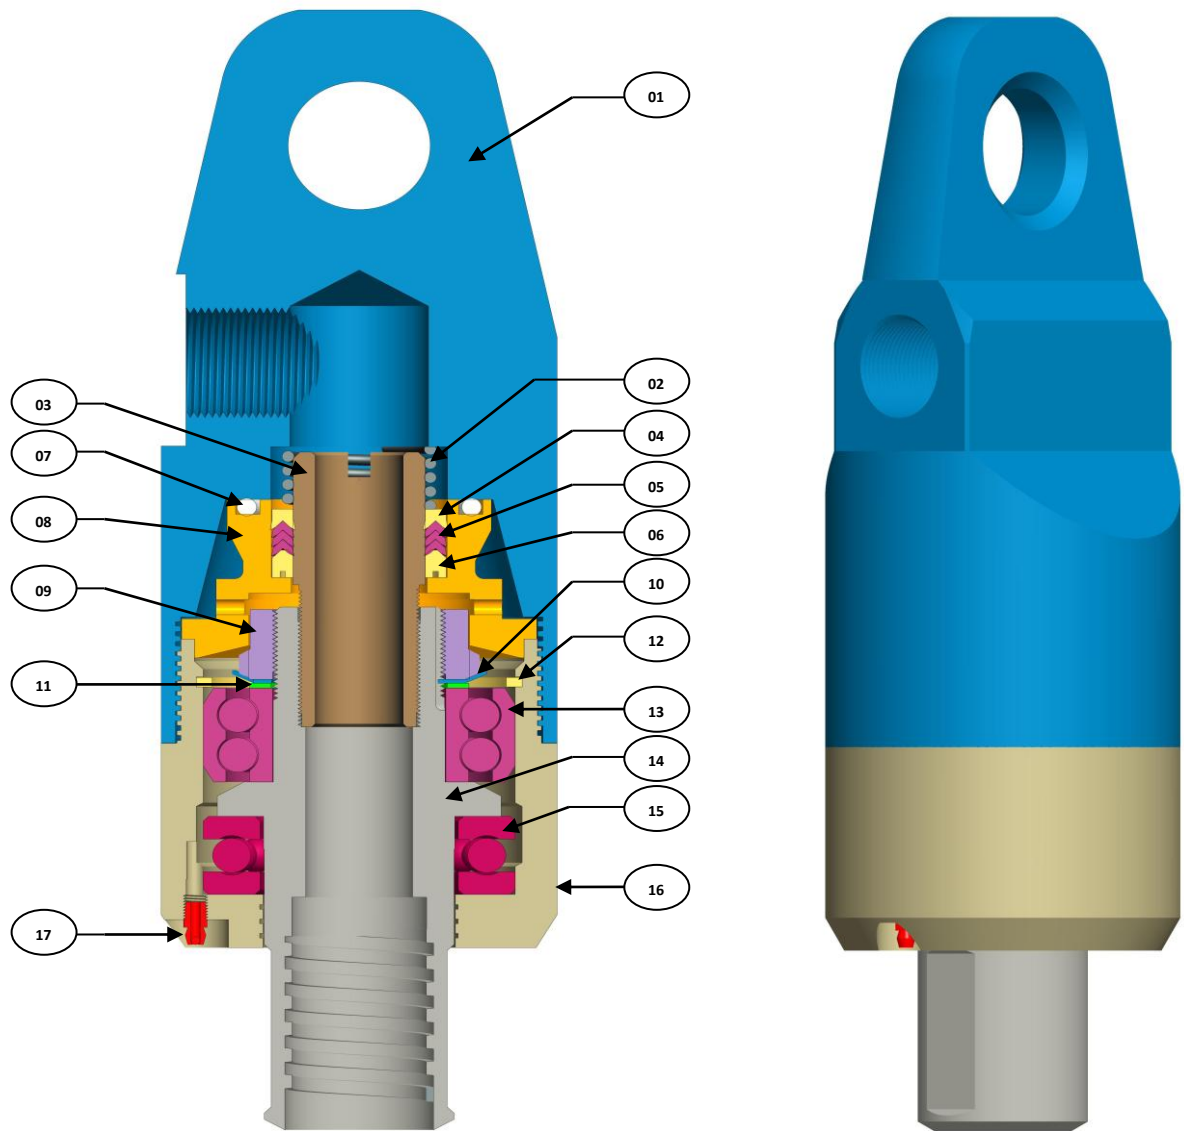

25K WATER SWIVEL (UNIVERSAL)

	ITEM DESCRIPTION	PART NUMBERS
1-17	25K WATER SWIVEL (UNIVERSAL)	34-00-100
01	25K WS HOISTING CAP	34-00-001
02	25K WS COMPRESSION SPRING	34-00-002
03	25K WS SPINDLE EXTENSION	34-00-003
04	25K WS MALE GASKET	34-00-004
05	25K WS GASKETS - 3 NOS.	34-00-005
06	25K WS FEMALE GASKET	34-00-006
07	25K WS O RING	34-00-007
08	25K WS PACKING HOUSING	34-00-008
09	25K WS SPINDLE NUT	34-00-009
10	25K WS LOCKING WASHER	34-00-010

	ITEM DESCRIPTION	PART NUMBERS
11	25K WS SPACER	34-00-011
12	25K WS CIRCLIP	34-00-012
13	25K WS BALL BEARING - 5210	34-00-013
14	25K WS SPINDLE BW	34-00-014
15	25K WS BALL THRUST BEARING -	34-00-015
16	25K WS SWIVEL BODY	34-00-016
17	GREASE FITTING	16-01-019